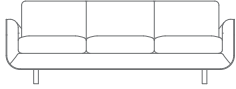

Mitchell Gold +Bob Williams

SUPERNOVA

Incorporating space-age lines and lounge-like ease, Supernova commands the room from all angles. This mid-century-inspired design features a sleek, low profile with a generous bullnose seat and supportive angled back, accented by crisp welt detail. Make it yours with a wood or metal base in your choice of finish. Choose from three cushion options: Signature, Eco Down-blend, or Eco-Luxe Poly. Also available in leather. Made in the USA with earth-friendly materials.

85 SOFA
85"w x 36"d x 31"h
seat width: 75"; seat depth: 24"
seat height: 20"; arm height: 24"
COM 12 yds, COL 202 sqft

95 SOFA
95"w x 36"d x 31"h
seat width: 85"; seat depth: 24"
seat height: 20"; arm height: 24"
COM 13 yds, COL 224 sqft

SWIVEL CHAIR
32"w x 34"d x 31"h
seat width: 24"; seat depth: 21"
seat height: 17"; arm height: 22"
COM 7 yds, COL 92 sqft