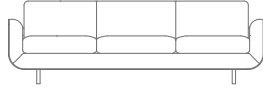

Mitchell Gold +Bob Williams

SUPERNOVA

Incorporating space-age lines and lounge-like ease, Supernova commands the room from all angles. This mid-century-inspired design features a sleek, low profile with a generous bullnose seat and supportive angled back, accented by crisp welt detail. Make it yours with a wood or metal base in your choice of finish. Choose from three cushion options: Signature, Eco Down-blend, or Eco-Luxe Poly. Also available in leather. Made in the USA with earth-friendly materials.

85 SOFA
85"w x 36"d x 31"h
seat width: 75"; seat depth: 24"
seat height: 20"; arm height: 24"
COM 12 yds, COL 202 sqft

95 SOFA
95"w x 36"d x 31"h
seat width: 85"; seat depth: 24"
seat height: 20"; arm height: 24"
COM 13 yds, COL 224 sqft

SWIVEL CHAIR
32"w x 34"d x 31"h
seat width: 24"; seat depth: 21"
seat height: 17"; arm height: 22"
COM 7 yds, COL 92 sqft